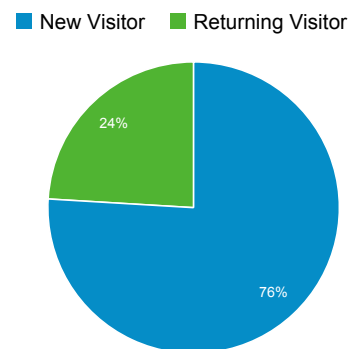

Audience Overview

Dec 29, 2013 - Jan 4, 2014

All Visits
100.00%

Overview

24,439 people visited this site

Visits 28,826	Unique Visitors 24,439	Pageviews 36,961
Pages / Visit 1.28	Avg. Visit Duration 00:01:05	Bounce Rate 82.74%
% New Visits 75.94%		

Language	Visits	% Visits
1. en-us	27,048	93.83%
2. en	667	2.31%
3. en-gb	249	0.86%
4. c	184	0.64%
5. en-ca	182	0.63%
6. de-de	59	0.20%
7. fr	33	0.11%
8. pt-br	32	0.11%
9. zh-cn	29	0.10%
10. ja-jp	24	0.08%